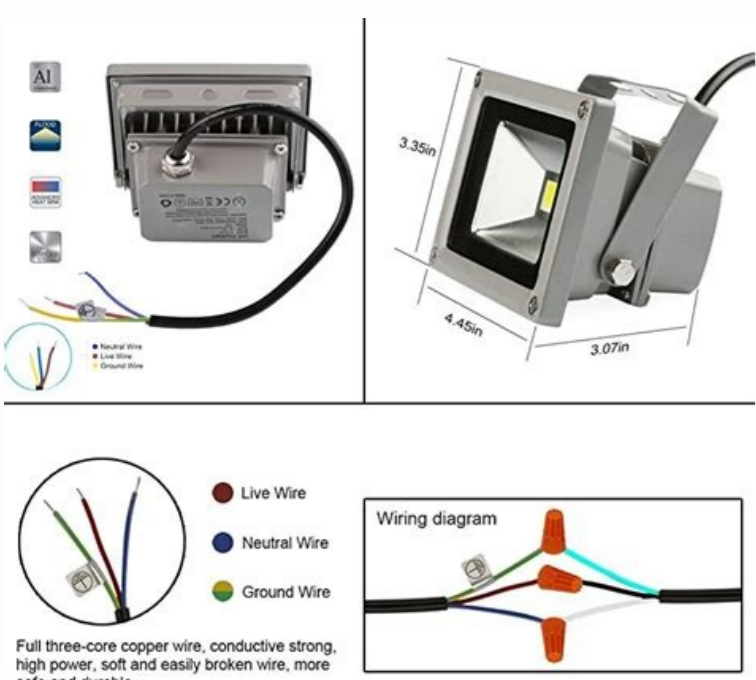

Jabsco searchlight manual

Jabsco searchlight 62040 manual. Jabsco 155sl searchlight manual. Itt jabsco searchlight manual. Jabsco searchlight repair manual.